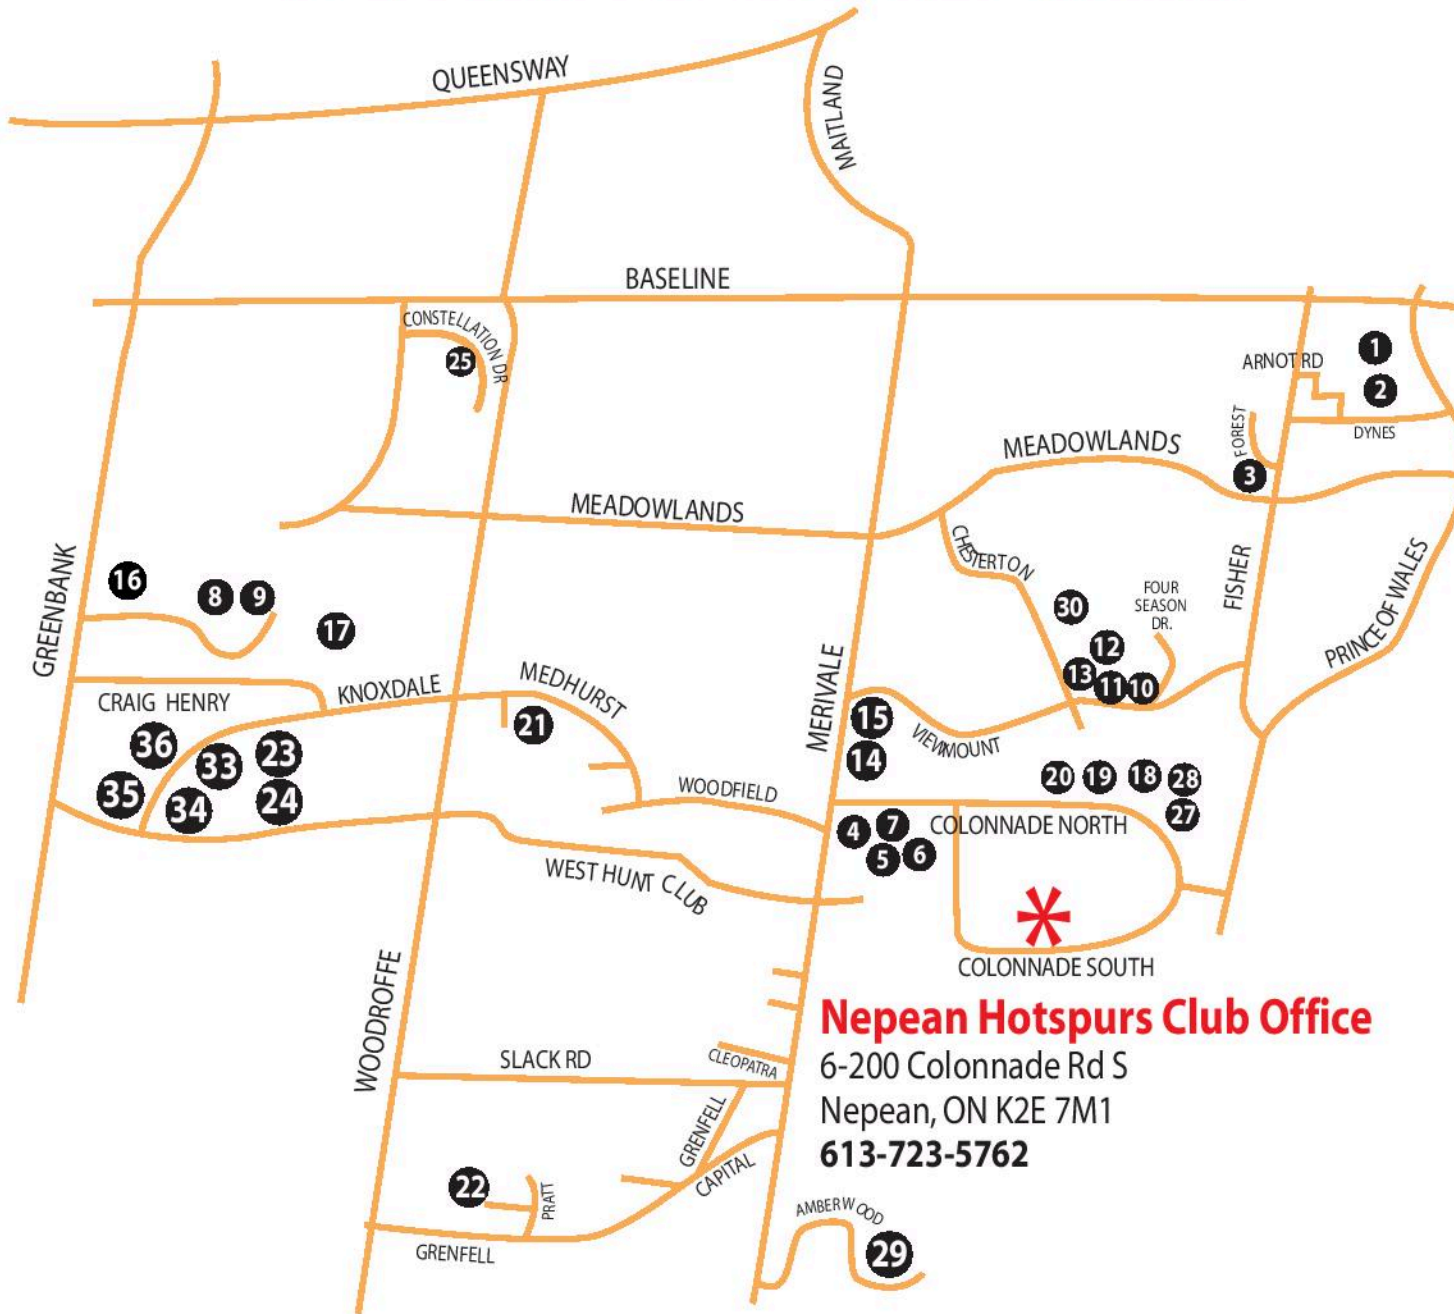

NEPEAN HOTSPURS Fields

Nepean Hotspurs Club Office

6-200 Colonnade Rd S
Nepean, ON K2E 7M1
613-723-5762

FULL-FIELDS

Ben Franklin Park 1	35
Ben Franklin Park 2	36
Ben Franklin Park 4	33
Ben Franklin Park 3	34
Ben Franklin Park 6	23
Ben Franklin Park 5	24
Charmaine Hooper Centre	19
Charmaine Hooper East	18
Charmaine Hooper West	20
Deslauriers Main	12
Deslauriers South	13
Grenfell Glen	22
Medhurst	21
Merivale High School East	15
Merivale High School Main	14
Raoul Wallenberg East	10
Raoul Wallenberg West	11
Sir Guy Carleton	25
Sir Robert Borden East	17
Sir Robert Borden West	16

MINI-FIELDS

Charmaine Hooper Mini – East	27
Charmaine Hooper Mini – West	28
Colonnade Mini 1	6
Colonnade Mini 2	5
Colonnade Mini 3	4
Colonnade Mini 4	7
Country Place Park Mini	29
General Burns Park Mini	30
Lexington Park 1	1
Lexington Park 2	2
Long Park	3
Sir Robert Borden East	8
Sir Robert Borden West	9